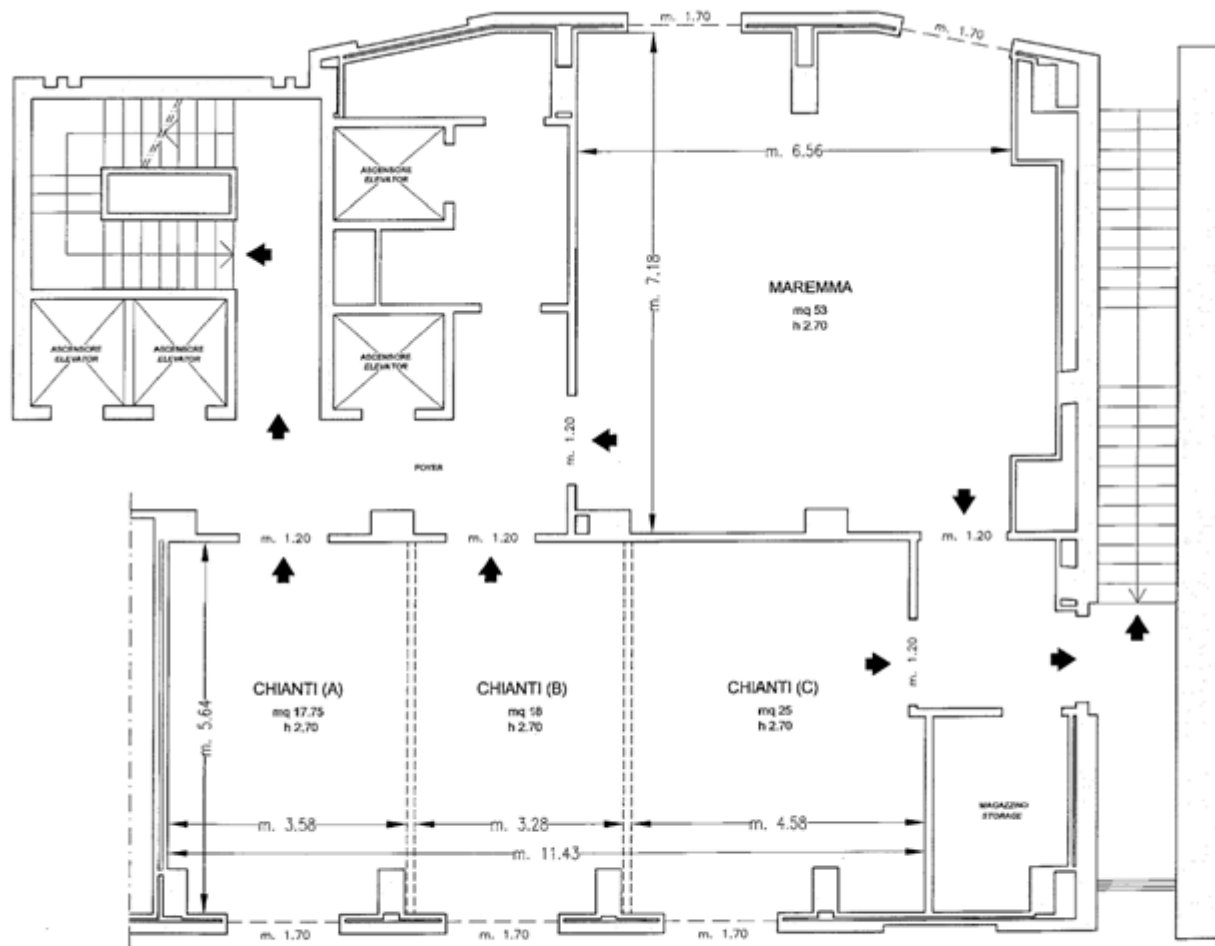

Tuscany

FIRENZE

Piano Primo / First Floor

- Uscite di sicurezza / Emergency Exits
- - - Finestre / Windows
- ▤▤▤▤▤ Pareti mobili / Modular Walls
- Colonne / Columns